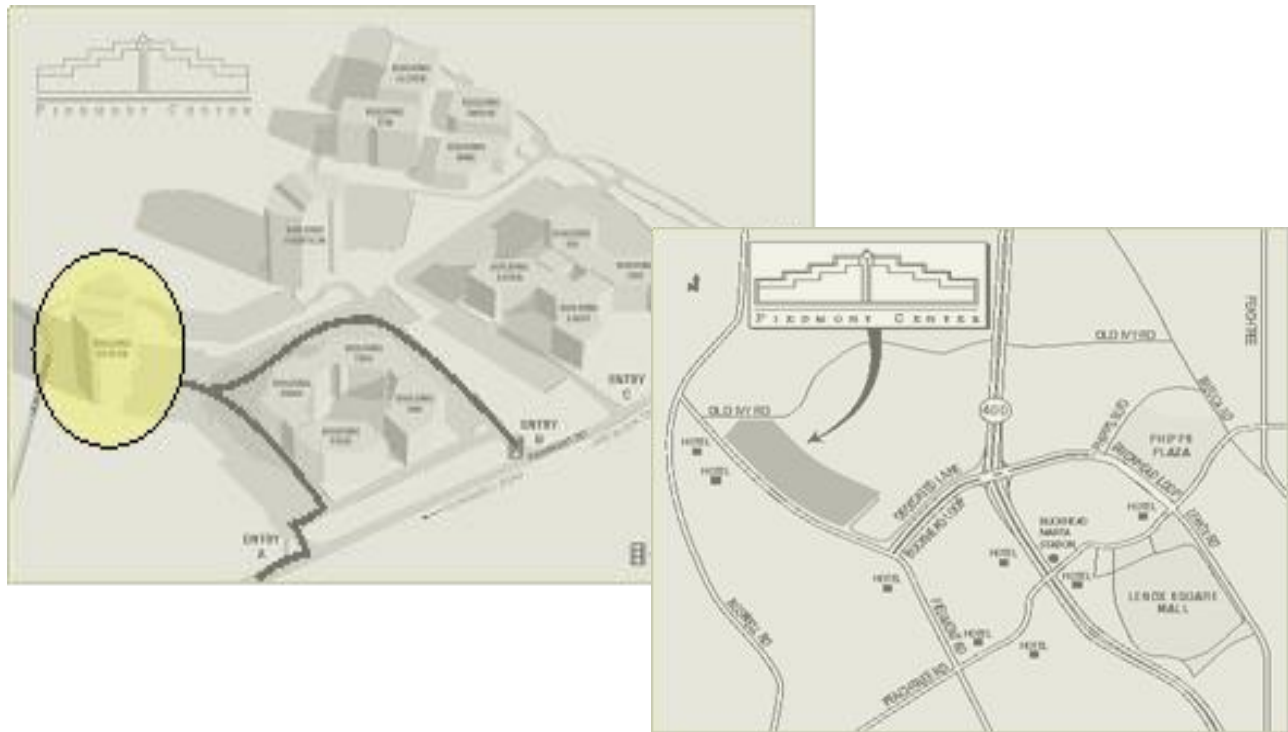

REDMONDLAW

15 PIEDMONT CENTER, SUITE 120, ATLANTA, GA 30305
PHONE: 404.237.3700 WWW.REDMONDLAWGROUP.COM

FROM AIRPORT/DOWNTOWN

- Take I-85 North to GA 400 North.
- Take Exit 2/Lenox Rd. Turn left at light.
- Turn right at second light onto Piedmont Rd.
- Turn right into Driveway B. Building 15 is on the left in the very back. (Behind Building 3)
- -or- continue to Driveway A, make an immediate right then an immediate left, Building 15 will be straight ahead. (Behind Building 3)
- We are located on the Lobby Level.

FROM MARIETTA

- I-75 South to I-285 East to GA 400 South
- Take Exit 2/Lenox Rd. Turn right at light.
- Turn right into Driveway B. Building 15 is on the left in the very back. (Behind Building 3)
- -or- continue to Driveway A, make an immediate right then an immediate left, Building 15 will be straight ahead. (Behind Building 3)
- We are located on the Lobby Level.

FROM ALPHARETTA / ROSWELL

- Take GA 400 South.
- Take Exit 2/Lenox Rd. Turn right at light.
- Turn right at second light onto Piedmont Rd.
- Turn right into Driveway B. Building 15 is on the left in the very back. (Behind Building 3)
- -or- continue to Driveway A, make an immediate right then an immediate left, Building 15 will be straight ahead. (Behind Building 3)
- We are located on the Lobby Level.